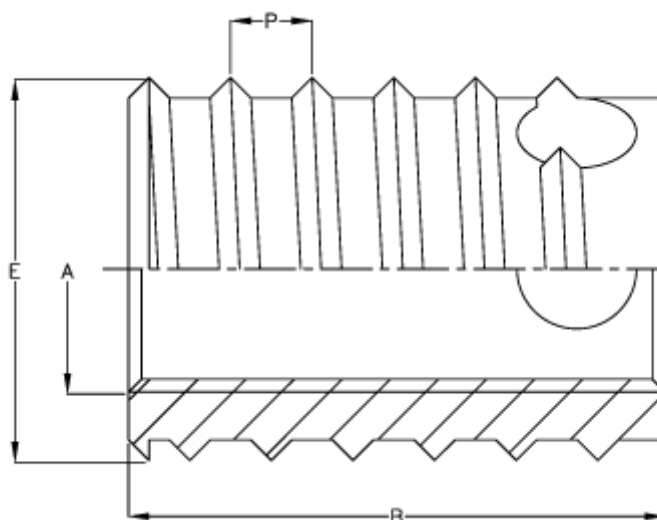

Article number: 12308000040500  
Description: KLEE-coil 308 000 040.500  
M4 Stainless 1.4305

## Measures

---

Female thread A	= M4
Length B	= 8
Male thread E	= 6.5
Min hole depth blind hole	= 10
Thread pitch P	= 0.80
Type	= 308 000 040...